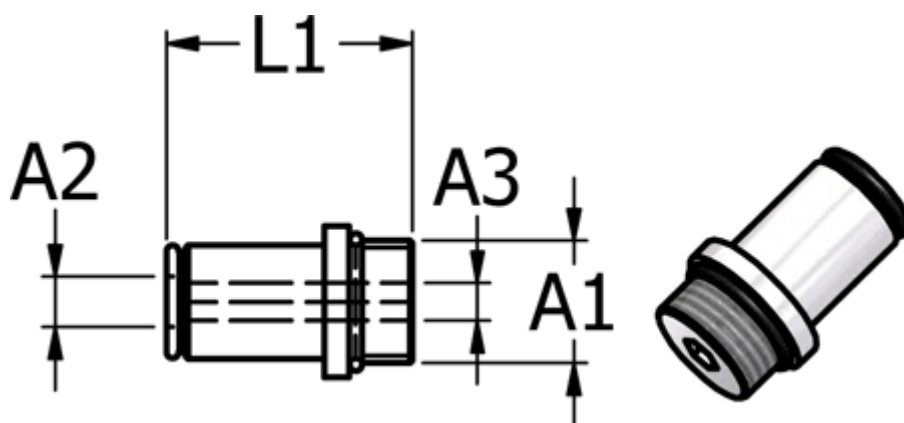

Data Sheet

Article number: 5867450074

Description: Metal fitting 745.007-4, Ø4 M7
Push-in lige union

Measures

Ext. hose diameter A1	= 4
Hexagon A3	= 3
L1	= 18.9
Thread A2	= M7